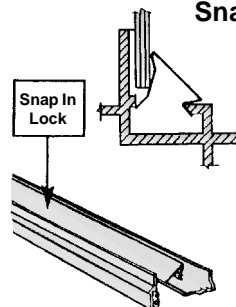

SD250-1-3/8

Finish - Aluminum, Dark Bronze
Length - 36"

WS206

Jalousie Seal

Clear vinyl keeps air and water from blowing between closed louver slats. Seals out drafts usually found in jalousie type windows.

Available in 100 and 1000 ft. rolls. Please specify.

Snap-In Vinyl Glazing Bead

GS768 	GS769
GS770 	GS771

Used on aluminum windows. Available in white, gray and bronze. 6 ft. stock lengths. Packed 20 lengths per box. Minimum order 20 lengths of one color and shape.