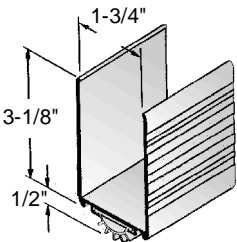

SD241

Finish - Aluminum, Dark Bronze
Length - 36"

SD243

Finish - Aluminum, Dark Bronze
Length - 36"

SD244

Finish - Aluminum, Dark Bronze
Length - 36"

SD245

Finish - Aluminum, Dark Bronze
Length - 36"

SD246

Finish - Aluminum, Dark Bronze
Length - 36"

SD247

Order SD244-36" replacement

Finish - Aluminum
Vinyl Color - Gray
Length - 36"

Min. Order - 10 Each

SD248

Finish - Aluminum, Dark Bronze
Length - 36"