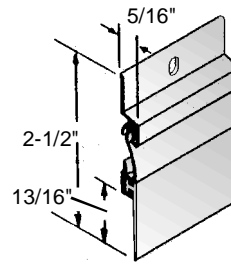

SD241

Finish - Aluminum, Dark Bronze
Length - 36"

SD243

Finish - Aluminum, Dark Bronze
Length - 36"

SD244

Finish - Aluminum, Dark Bronze
Length - 36"

SD245

Finish - Aluminum, Dark Bronze
Length - 36"

SD246

Finish - Aluminum, Dark Bronze
Length - 36"

SD247

Order SD244-36" replacement

Finish - Aluminum
Vinyl Color - Gray
Length - 36"

Min. Order - 10 Each

SD248

Finish - Aluminum, Dark Bronze
Length - 36"