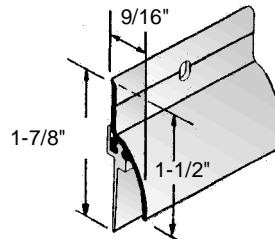

SD246

Finish - Aluminum, Dark Bronze
Length - 36"

SD247

Order SD244-36" replacement

Finish - Aluminum
Vinyl Color - Gray
Length - 36"

Min. Order - 10 Each

SD248

Finish - Aluminum, Dark Bronze
Length - 36"

SD250-1-3/8

Finish - Aluminum, Dark Bronze
Length - 36"

WS206

Jalousie Seal

Clear vinyl keeps air and water from blowing between closed louver slats. Seals out drafts usually found in jalousie type windows.