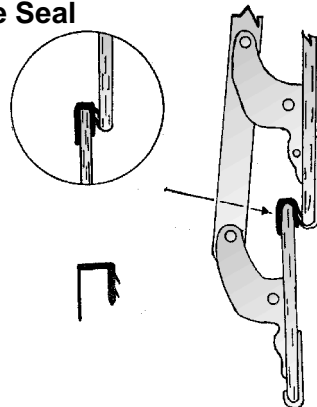

SD250-1-3/8

Finish - Aluminum, Dark Bronze
Length - 36"

WS206

Jalousie Seal

Clear vinyl keeps air and water from blowing between closed louver slats. Seals out drafts usually found in jalousie type windows.

Available in 100 and 1000 ft. rolls. Please specify.

Snap-In Vinyl Glazing Bead

GS768 	GS769
GS770 	GS771

Used on aluminum windows. Available in white, gray and bronze. 6 ft. stock lengths. Packed 20 lengths per box. Minimum order 20 lengths of one color and shape.