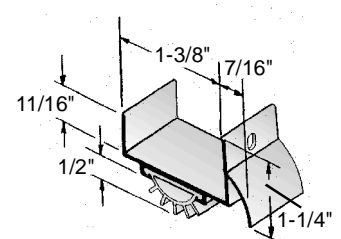

SD250-1-3/8

Finish - Aluminum, Dark Bronze
Length - 36"

WS206

Jalousie Seal

Clear vinyl keeps air and water from blowing between closed louver slats. Seals out drafts usually found in jalousie type windows.

Available in 100 and 1000 ft. rolls. Please specify.