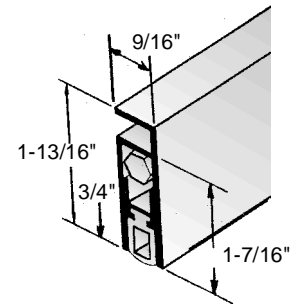

SD241

Finish - Aluminum, Dark Bronze
Length - 36"

SD243

Finish - Aluminum, Dark Bronze
Length - 36"

SD244

Finish - Aluminum, Dark Bronze
Length - 36"

SD245

Finish - Aluminum, Dark Bronze
Length - 36"

SD246

Finish - Aluminum, Dark Bronze
Length - 36"

SD247

Order SD244-36" replacement

Finish - Aluminum
Vinyl Color - Gray
Length - 36"

Min. Order - 10 Each

SD248

Finish - Aluminum, Dark Bronze
Length - 36"