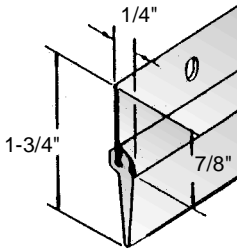

	A		B		C	
	In	mm	In	mm	In	mm
WS-7	.187	4.7	.150	4.0	.035	0.9
WS-8	.187	4.7	.190	4.0	.035	0.9
WS-9	.187	4.7	.250	6.7	.035	0.9
WS-15	.229	5.9	.260	6.7	.035	0.9
WS-16	.229	5.9	.310	7.9	.035	0.9
WS-20	.270	6.9	.150	4.0	.035	0.9
WS-22	.270	6.9	.170	4.0	.035	0.9
WS-24	.270	6.9	.250	6.5	.035	0.9
WS-25	.270	6.9	.310	7.9	.035	0.9
WS-26	.270	6.9	.360	9.0	.035	0.9

Reduces Air Infiltration
Resists Shrinkage
Exceeds AAMA Specifications

SD238

Brush Style Weatherstripping

Specially designed to stop air, water dust and insects from entering. Silicone treated pile will not shrink, rot or absorb water and low friction sealing action allows for minimum drag during opening and closing. Can be installed around doors on top and side jamb stops where air infiltration is a particular problem. Available in aluminum and bronze finish. Comes in 12'2" sections shipped via motor carrier or can be cut to your specifications.

SD241

Finish - Aluminum, Dark Bronze
Length - 36"

SD243

Finish - Aluminum, Dark Bronze
Length - 36"

SD244

Finish - Aluminum, Dark Bronze
Length - 36"

SD245

Finish - Aluminum, Dark Bronze
Length - 36"