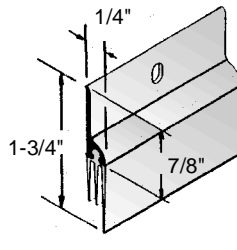

	A		B		C	
	In	mm	In	mm	In	mm
WS-7	.187	4.7	.150	4.0	.035	0.9
WS-8	.187	4.7	.190	4.0	.035	0.9
WS-9	.187	4.7	.250	6.7	.035	0.9
WS-15	.229	5.9	.260	6.7	.035	0.9
WS-16	.229	5.9	.310	7.9	.035	0.9
WS-20	.270	6.9	.150	4.0	.035	0.9
WS-22	.270	6.9	.170	4.0	.035	0.9
WS-24	.270	6.9	.250	6.5	.035	0.9
WS-25	.270	6.9	.310	7.9	.035	0.9
WS-26	.270	6.9	.360	9.0	.035	0.9

Reduces Air Infiltration
Resists Shrinkage
Exceeds AAMA Specifications

SD238

Brush Style Weatherstripping

Specially designed to stop air, water dust and insects from entering. Silicone treated pile will not shrink, rot or absorb water and low friction sealing action allows for minimum drag during opening and closing. Can be installed around doors on top and side jamb stops where air infiltration is a particular problem. Available in aluminum and bronze finish. Comes in 12'2" sections shipped via motor carrier or can be cut to your specifications.

SD241

Finish - Aluminum, Dark Bronze
Length - 36"

SD243

Finish - Aluminum, Dark Bronze
Length - 36"

SD244

Finish - Aluminum, Dark Bronze
Length - 36"

SD245

Finish - Aluminum, Dark Bronze
Length - 36"

SD246

Finish - Aluminum, Dark Bronze
Length - 36"

SD247

Order SD244-36" replacement

Finish - Aluminum
Vinyl Color - Gray
Length - 36"

Min. Order - 10 Each

SD248

Finish - Aluminum, Dark Bronze
Length - 36"